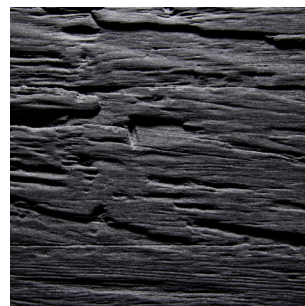

Available thicknesses: 18,5 mm  
 Coreboard: Plywood  
 Oberfläche: raw, unlacquered

Density: ca. 820 kg/m<sup>3</sup>  
 Weight: ca. 15 kg/m<sup>2</sup>

Embossment: one-side  
 Deepness of structure: max. 5,5 mm

### Tolerances:

Straightness: 3,0 mm per Meter  
 Size accuracy: +/- 1,0 mm per Meter  
 Thickness allowance: +/- 0,5 mm  
 Exactitude of profile: +/- 1,5 mm

**Old Oak**  
Real wood veneer

**Spruce Rustico**  
Real wood veneer

**Oak smoked**  
Real wood veneer

**Larch smoked**  
Real wood veneer

**Black Ash optic lacquered**  
Fineline veneer

**Black**  
Fineline veneer