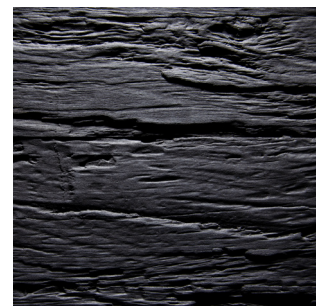

Available thicknesses: 18,5 mm  
 Coreboard: Plywood  
 Oberfläche: raw, unlacquered

Density: ca. 820 kg/m<sup>3</sup>  
 Weight: ca. 15 kg/m<sup>2</sup>

Embossment: one-side  
 Deepness of structure: max. 5,5 mm

### Tolerances:

Straightness: 3,0 mm per Meter  
 Size accuracy: +/- 1,0 mm per Meter  
 Thickness allowance: +/- 0,5 mm  
 Exactitude of profile: +/- 1,5 mm

**Old Oak**  
Real wood veneer

**Spruce Rustico**  
Real wood veneer

**Oak smoked**  
Real wood veneer

**Larch smoked**  
Real wood veneer

**Black Ash optic lacquered**  
Fineline veneer

**Black**  
Fineline veneer