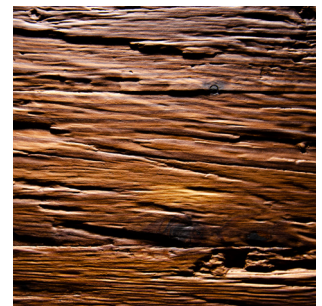

### Tolerances:

Straightness: 3,0 mm per Meter  
 Size accuracy: +/- 1,0 mm per Meter  
 Thickness allowance: +/- 0,5 mm  
 Exactitude of profile: +/- 1,5 mm

**Old Oak**  
Real wood veneer

**Spruce Rustico**  
Real wood veneer

**Oak smoked**  
Real wood veneer

**Larch smoked**  
Real wood veneer

**Black Ash optic lacquered**  
Fineline veneer

**Black**  
Fineline veneer