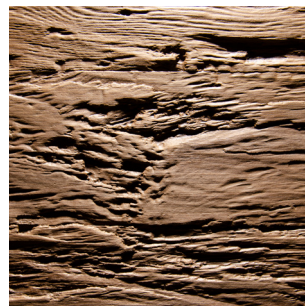

Available thicknesses: 18,5 mm  
 Coreboard: Plywood  
 Oberfläche: raw, unlacquered

Density: ca. 820 kg/m<sup>3</sup>  
 Weight: ca. 15 kg/m<sup>2</sup>

Embossment: one-side  
 Deepness of structure: max. 5,5 mm

### Tolerances:

Straightness: 3,0 mm per Meter  
 Size accuracy: +/- 1,0 mm per Meter  
 Thickness allowance: +/- 0,5 mm  
 Exactitude of profile: +/- 1,5 mm

**Old Oak**  
Real wood veneer

**Spruce Rustico**  
Real wood veneer

**Oak smoked**  
Real wood veneer

**Larch smoked**  
Real wood veneer

**Black Ash optic lacquered**  
Fineline veneer

**Black**  
Fineline veneer