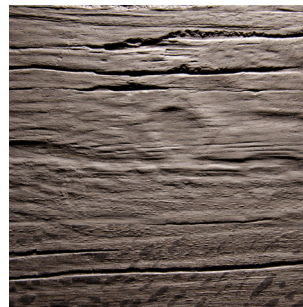

### Product Description:

2512 Old Nature displays the rustic surface of reground old wooden beams. The authentic wood surface is created by the use of real wood veneers in combination with an deep embossing, which contains the typical structure of old wood.

**Oak nature**  
Real wood veneer

**Oak smoked**  
Real wood veneer

**Oak grey**  
Real wood veneer

**Bog Oak**  
Real wood veneer