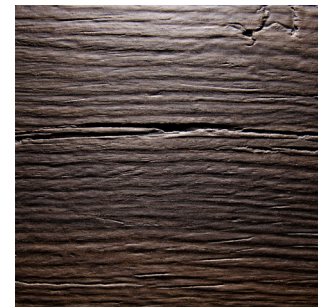

### Product Description:

2512 Old Nature displays the rustic surface of reground old wooden beams. The authentic wood surface is created by the use of real wood veneers in combination with an deep embossing, which contains the typical structure of old wood.

**Oak nature**  
Real wood veneer

**Oak smoked**  
Real wood veneer

**Oak grey**  
Real wood veneer

**Bog Oak**  
Real wood veneer